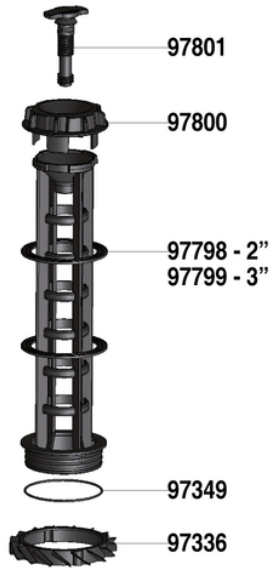

Cap for discs cylinder

Cap for discs cylinder

Reference	tooltiplmage	Box units
097800	-	1