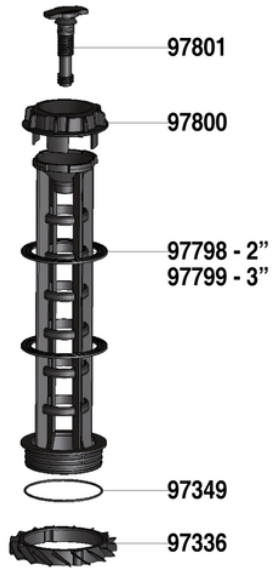

# Extendable moth for discs cylinder

Extendable moth for discs cylinder

Reference	tooltiplmage	Box units
097801	-	1