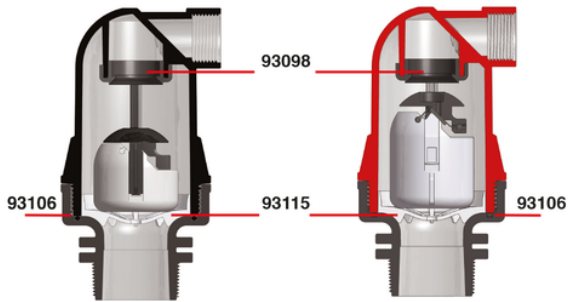

# Filter cradle for air release valve

Filter cradle for air release valve

Reference	tooltiplmage	Box units	measurement
093115	-	10	1 1/2"-2"