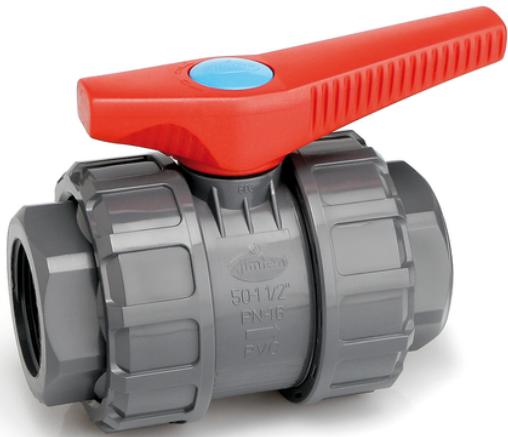

Ball valve female threaded socket

Female threaded socket

Reference	tooltiplmage	characteristics	Box units	measurement
052234	-	PVC Body	30	1/2"
052235	-	PVC Body	20	3/4"
052236	-	PVC Body	15	1"
052237	-	PVC Body	10	1 1/4"
052238	-	PVC Body	10	1 1/2"
052239	-	PVC Body	10	2"