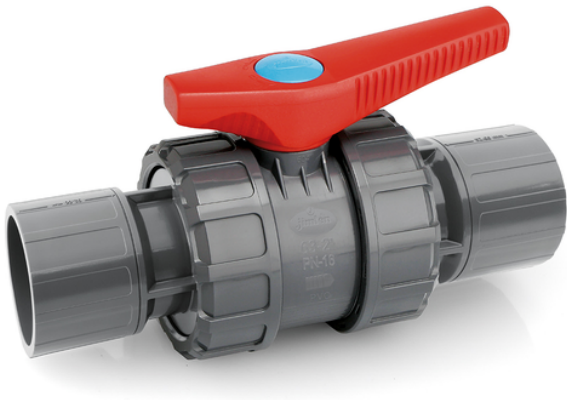

Special valve for repairs. Solvent socket

Special valve for repairs. Solvent socket

Reference	tooltiplmage	Box units	measurement
052328	-	10	50
052329	-	10	63