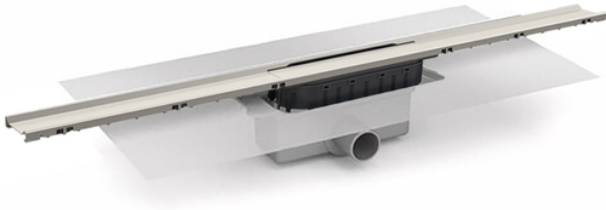

S-741

Channel with grid 40mm width for masonry built shower. Horizontal outlet 40F/50M. 30 mm trap. Grid in Stainless Steel. With preinstalled geotextile membrane

Channel with grid 40mm width in different length. Registrable trap, Hair filter. Horizontal outlet 40F/50M. With preinstalled geotextile membrane (600x600 mm).

Reference	tooltiplmage	Box units	measurement
013026	-	1	40x650 mm.
013027	-	1	40x750 mm.
013029	-	1	40x950 mm.