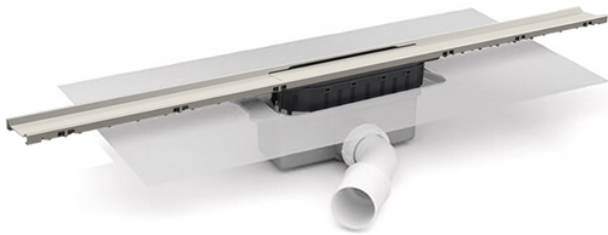

S-741

Channel with grid 40mm width for masonry built shower. Horizontal orientable outlet 40M/50M. 30 mm trap. Grid in Stainless Steel. With preinstalled geotextile membrane

Channel with grid 40mm width in different length. Registrable trap, Hair filter. Horizontal orientable outlet 40M/50M. With preinstalled geotextile membrane (600x600 mm)

Reference	tooltiplmage	Box units	measurement
013056	-	1	40x650 mm.
013057	-	1	40x750 mm.
013059	-	1	40x950 mm.