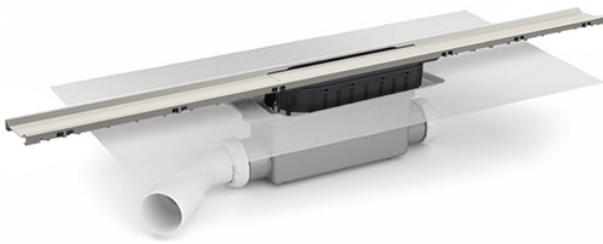

S-740

Channel with grid 40mm width for masonry built shower. Lateral orientable outlet 40M/50M. 50 mm trap. Grid in Stainless Steel. With preinstalled geotextile membrane

Channel with grid 40 mm width in different length. Registrable trap, Hair filter. Lateral orientable outlet 40M/50M. With preinstalled geotextile membrane (600x600 mm).

Reference	tooltiplmage	Box units	measurement
013060	-	1	40x350 mm.
013061	-	1	40x650 mm.
013062	-	1	40x750 mm.
013063	-	1	40x850 mm.
013064	-	1	40x950 mm.