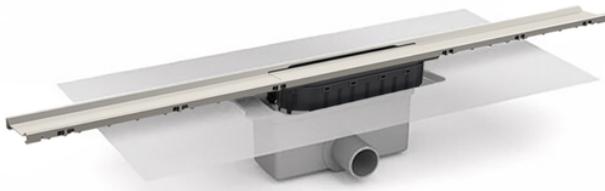

S-741

Channel with grid 40mm width for masonry built shower. Horizontal outlet 40F/50M. 50 mm trap. Grid in Stainless Steel. With preinstalled geotextile membrane

Channel with grid 40mm width in different length. Registrable trap, Hair filter. Horizontal outlet 40F/50M. With preinstalled geotextile membrane (600x600 mm).

Reference	tooltiplmage	Box units	measurement
013036	-	1	40x650 mm.
013037	-	1	40x750 mm.
013039	-	1	40x950 mm.