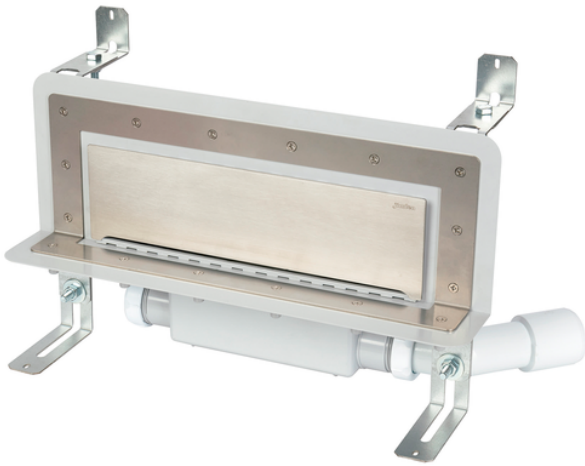

S-890

Accessible wall slot channel with 30 mm trap. Lateral orientable outlet

Accessible wall slot channel with detachable trap. Lateral orientable outlet 40F/50M.

Reference	tooltiplmage	characteristics	Box units	measurement
014303	-	Stainless steel fill in frame	1	40/50M
014304	-	White ABS	1	40/50M
014305	-	Stainless steel	1	40/50M