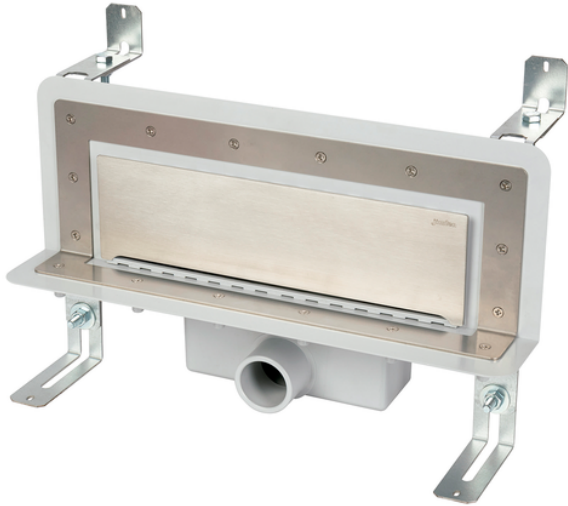

S-891

Accessible wall slot channel with 30 mm trap. Frontal outlet to be glued

Accessible wall slot channel with detachable trap. Frontal outlet to be glued 40F/50M.

Reference	tooltiplmage	characteristics	Box units	measurement
014312	-	Stainless steel fill in frame	1	40H-50M
014313	-	White ABS	1	40H-50M
014314	-	Stainless steel	1	40H-50M