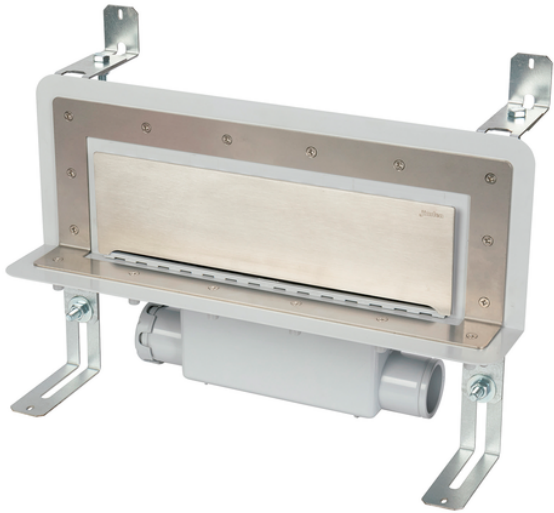

S-890

Accessible wall slot channel with 50 mm trap

Accessible wall slot channel with detachable trap. Lateral outlet to be glued 40F/50M.

Reference	tootiplmage	characteristics	Box units	measurement
014306	-	Stainless steel fill in frame	1	40H-50M
014307	-	White ABS	1	40H-50M
014308	-	Stainless steel	1	40H-50M