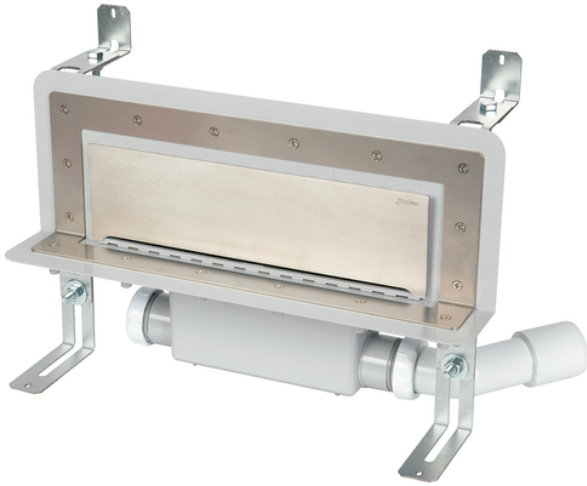

S-890

Accessible wall slot channel with 50 mm trap. Lateral orientable outlet

Accessible wall slot channel with detachable trap. Lateral orientable outlet 40F/50M

Reference	tooltiplmage	characteristics	Box units	measurement
014309	-	Stainless steel fill in frame	1	40/50M
014310	-	White ABS	1	40/50M
014311	-	Stainless steel	1	40/50M