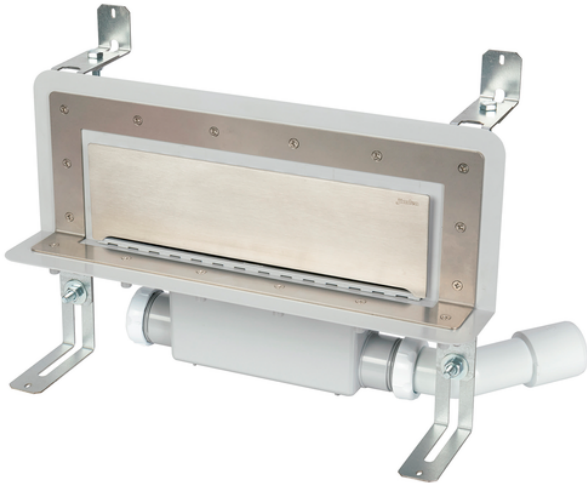

S-890

Accessible wall slot channel with 50 mm trap. Lateral orientable outlet

Accessible wall slot channel with detachable trap. Lateral orientable outlet 40F/50M

Reference	tooltiplmage	characteristics	Box units	measurement
014309	-	Stainless steel fill in frame	1	40/50M
014310	-	White ABS	1	40/50M
014311	-	Stainless steel	1	40/50M