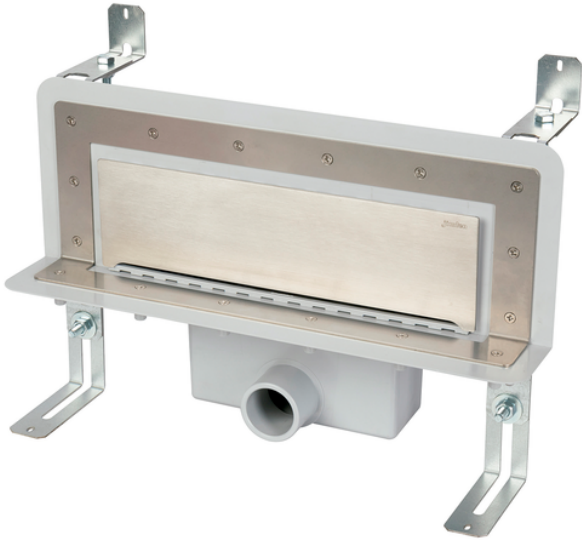

# S-891

## Accessible wall slot channel with 50 mm trap. Frontal outlet to be glued

Accessible wall slot channel with detachable trap. Frontal outlet to be glued 40F/50M.

Reference	tootiplmage	characteristics	Box units	measurement
014318	-	Stainless steel fill in frame	1	40H-50M
014319	-	White ABS	1	40H-50M
014320	-	Stainless steel	1	40H-50M