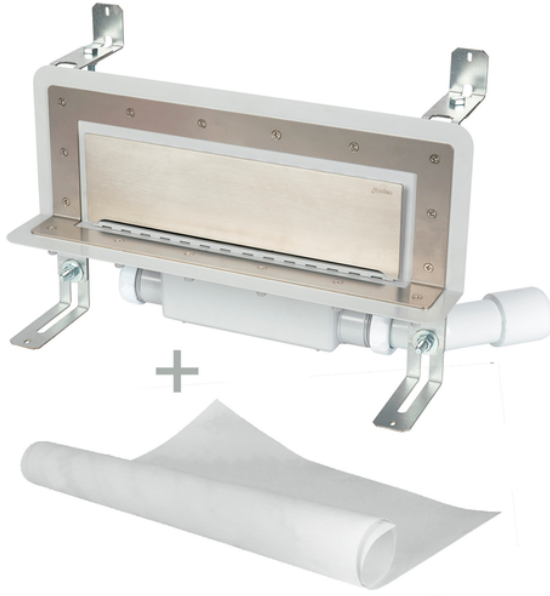

S-890

Accessible wall slot channel with 30 mm trap. With geo-textile water tightening fabric. Lateral orientable outlet

Accessible wall slot channel with detachable trap. Lateral orientable outlet 40F/50M. With geo-textile water tightening fabric 2x1,5 m.

Reference	tootiplmage	characteristics	Box units	measurement
314303	-	Stainless steel fill in frame	1	40/50M
314304	-	White ABS	1	40/50M
314305	-	Stainless steel	1	40/50M