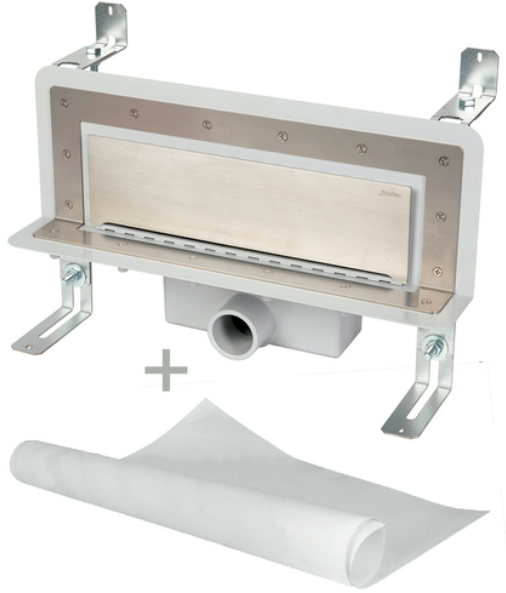

# S-891

**Accessible wall slot channel with 30 mm trap. With geo-textile water tightening fabric. Frontal outlet to be glued**

Reference	tootiplmage	characteristics	Box units	measurement
314312	-	Stainless steel fill in frame	1	40H-50M
314313	-	White ABS	1	40H-50M
314314	-	Stainless steel	1	40H-50M