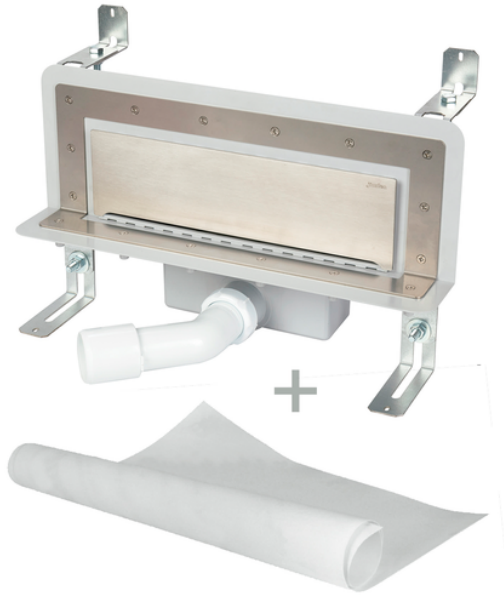

# S-891

**Accessible wall slot channel with 30 mm trap. With geo-textile water tightening fabric. Frontal orientable outlet**

Reference	tootiplmage	characteristics	Box units	measurement
314315	-	Stainless steel fill in frame	1	40/50M
314316	-	White ABS	1	40/50M
314317	-	Stainless steel	1	40/50M