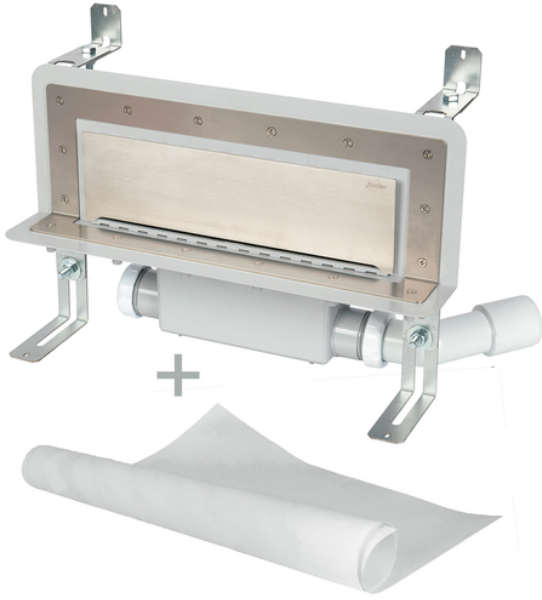

S-890

Accessible wall slot channel with 50 mm trap. With geo-textile water tightening fabric. Lateral orientable outlet

Accessible wall slot channel with detachable trap. Lateral orientable outlet 40F/50M. With geo-textile water tightening fabric 2x1,5 m.

Reference	tootiplmage	characteristics	Box units	measurement
314309	-	Stainless steel fill in frame	1	40/50M
314310	-	White ABS	1	40/50M
314311	-	Stainless steel	1	40/50M