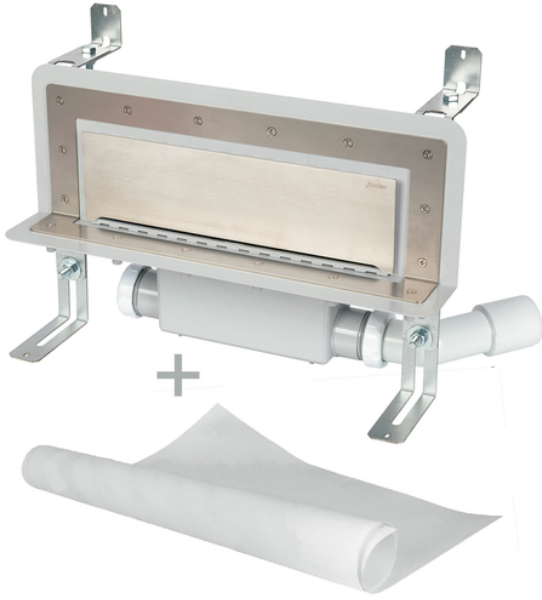

# S-890

## Accessible wall slot channel with 50 mm trap. With geo-textile water tightening fabric. Lateral orientable outlet

Accessible wall slot channel with detachable trap. Lateral orientable outlet 40F/50M. With geo-textile water tightening fabric 2x1,5 m.

Reference	tootiplmage	characteristics	Box units	measurement
314309	-	Stainless steel fill in frame	1	40/50M
314310	-	White ABS	1	40/50M
314311	-	Stainless steel	1	40/50M