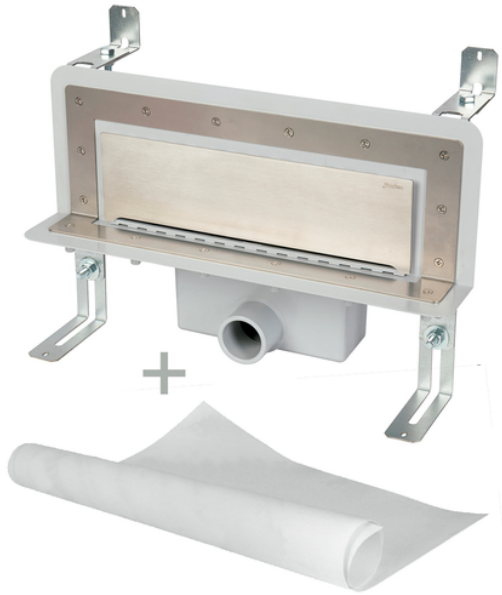

S-891

Accessible wall slot channel with 50 mm trap. With geo-textile water tightening fabric. Frontal outlet to be glued

Accessible wall slot channel with detachable trap. Frontal outlet to be glued 40F/50M. With geo-textile water tightening fabric 2x1,5 m.

Reference	tootiplmage	characteristics	Box units	measurement
314318	-	Stainless steel fill in frame	1	40H-50M
314319	-	White ABS	1	40H-50M
314320	-	Stainless steel	1	40H-50M