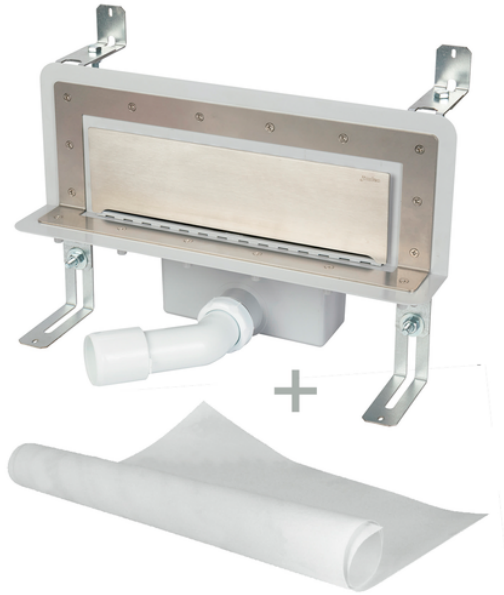

S-891

Accessible wall slot channel with 50 mm trap. With geo-textile water tightening fabric. Frontal orientable outlet

Accessible wall slot channel with detachable trap Frontal orientable outlet 40F/50M. With geo-textile water tightening fabric 2x1,5 m.

Reference	tootiplmage	characteristics	Box units	measurement
314321	-	Stainless steel fill in frame	1	40/50M
314322	-	White ABS	1	40/50M
314323	-	Stainless steel	1	40/50M