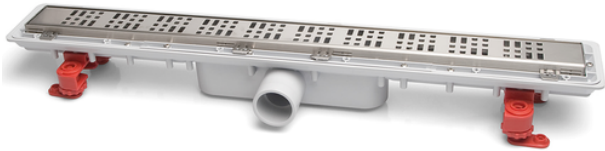

# S-651

Linum channel reduced height. Hidden frame and waterproofed fabric

Reference	tooltiplmage	characteristics	Box units	measurement
3113416	-	CLASSIC Grid	1	50X650mm
3113417	-	CLASSIC Grid	1	50X750mm
3113418	-	CLASSIC Grid	1	50X850mm
3113419	-	CLASSIC Grid	1	50X950mm