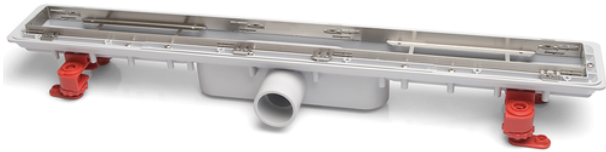

S-650

Linum channel reduced height. Without grid and hidden frame

Reference	tooltiplmage	Box units	measurement
113461	-	1	50X650mm
113471	-	1	50X750mm
113481	-	1	50X850mm
113491	-	1	50X950mm