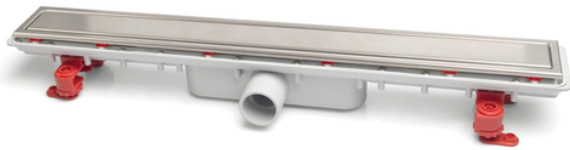

S-659

Linum channel reduced height for gluing outlet

Reference	tooltiplmage	characteristics	Box units	measurement
013446	-	SOFT Grid	1	50X650mm
013447	-	SOFT Grid	1	50X750mm
013448	-	SOFT Grid	1	50X850mm
013449	-	SOFT Grid	1	50X950mm