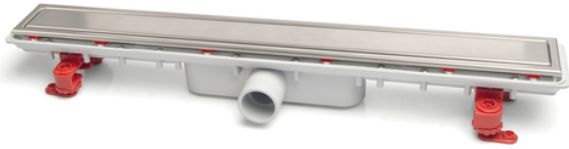

S-659

Linum channel reduced height. Visible frame and waterproofed fabric

Reference	tooltiplmage	characteristics	Box units	measurement
313446	-	SOFT Grid	1	50X650mm
313447	-	SOFT Grid	1	50X750mm
313448	-	SOFT Grid	1	50X850mm
313449	-	SOFT Grid	1	50X950mm