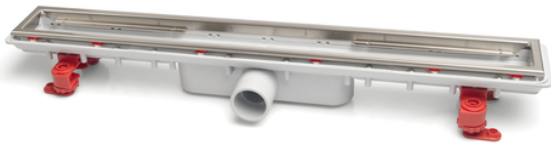

# S-650

## Linum channel reduced height for gluing outlet

Reference	tooltiplmage	Box units	measurement
013461	-	1	50X650mm
013471	-	1	50X750mm
013481	-	1	50X850mm
013491	-	1	50X950mm