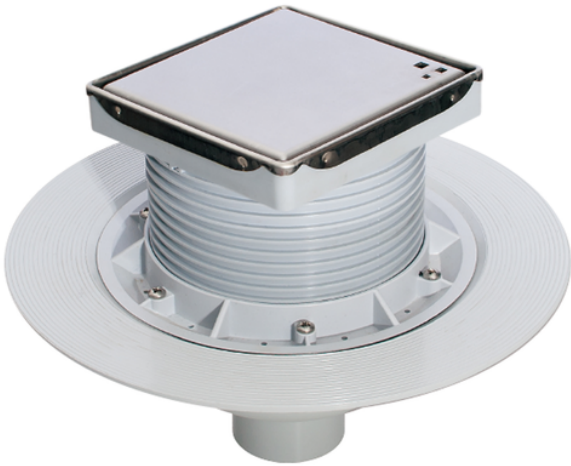

S-537

Floor gully for shower tray works vertical outlet

Floor gully for shower tray works, vertical PVC outlet. Stainless Steel grid 112 x 112 mm.

Reference	tooltiplmage	characteristics	Box units	measurement
013844	-	SOFT Satin GRID	4	Ø50M