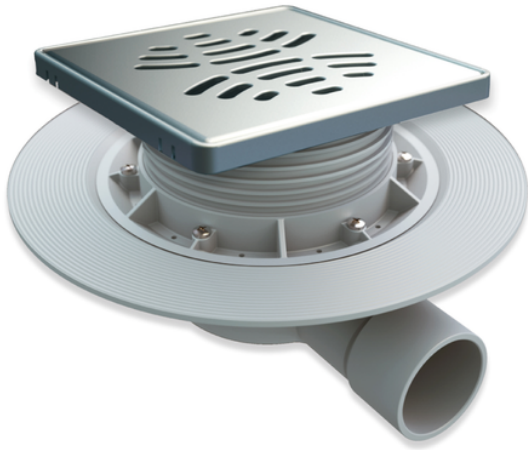

S-550

Floor gully for shower tray works - horizontal outlet

Floor gully for masonry built shower tray. Vertical or horizontal outlet. Stainless Steel grid 142 x 142 mm.

Reference	tooltipImage	characteristics	Box units	measurement
013657	-	B - Chromed grid	4	Ø40M-Ø50M
013851	-	A - Satin GRID	4	Ø40M-Ø50M
013857	-	B - Satin GRID	4	Ø40M-Ø50M