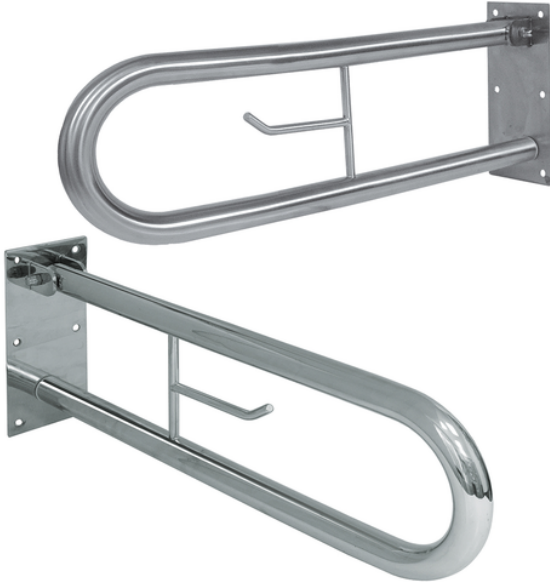

ASIDERO 60 CM

Grab bar

Wall-mounted folding grab bar suitable for both, private and public places. Made of stainless steel (AISI 304). Tube diameter of 32 mm provides more grip surface and a high level of security. Kit of screws and plugs.

Reference	tooltipImage	characteristics	Box units	measurement
20001014	-	Chromed	1	Ø 32 mm x 60 cm