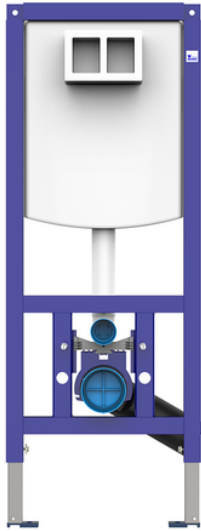

# S-999

## INEO PLUS. Concealed cistern 1.120 mm

INEO PLUS. Cistern frame 1120 mm height, depth 135 mm. Cable operated. Double adjustable flush ( 7,5-4,5 liters max, 4-2 liters min.) or simple ( can be stopped ). Adjusted in Factory at 6 and 3 liters. For small operating plates ( not included ). Adjustable height from finished floor ( 0-200 mm). Distance between screws for WC suspended support, 180 / 230 mm. Operating plates not included. Screws for fastening the frame to the wall are included.

Reference	tooltiplmage	Box units	measurement
023500	-	1	450X1.120 mm