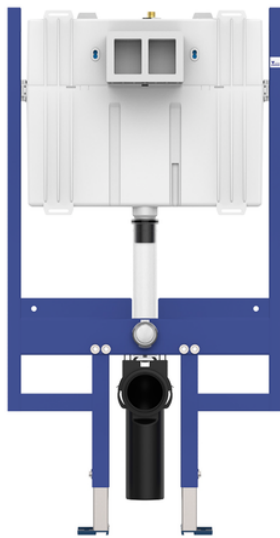

# S-806

## INEO 80 PLUS. Concealed cistern 1.120 mm

INEO 80 PLUS. Concealed cistern height 1185 mm, depth 95 mm, width 665 mm. For light walls or solid walls with light frontal plates. 6 anchor points. Completely pre-assembled. Support included. Height adjustment from 0-200 mm at ground level/finished floor. For walls from 95 till 120 mm thickness. Includes insulation against condensation. Double flush (6-4.5 or 3-2 liters). Adjusted from factory 6-3 liters. For operating plates with flexible cables of fast connexion. Filling valve with sound level Class I (DIN-EN 14055, KIWA). 1/2" angle valve. Includes evacuation elbow diam.90 mm with plug for tile work. Includes 2 screws M12 for WC suspended support (distance between screws 180 mm). For small sized operating plates - not included. Screws for fastening the frame to the wall are included.

Reference	tootiplmage	Box units	measurement
023241	-	1	1.120 x 635 x 95 mm