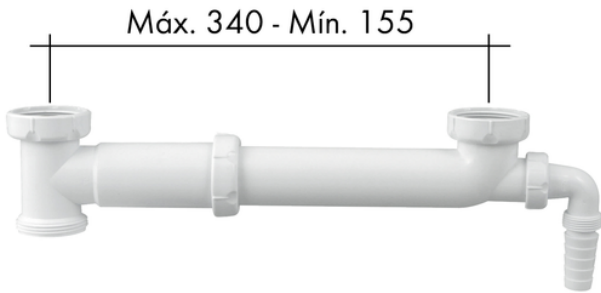

S-319

Extra-flat collector

Extra-flat collector. Max. 340, Min. 155. (See space saving kit A-128 in Waste and Traps parts and accessories).

Reference	tooltiplmage	Box units	measurement
005508	-	10	11/2