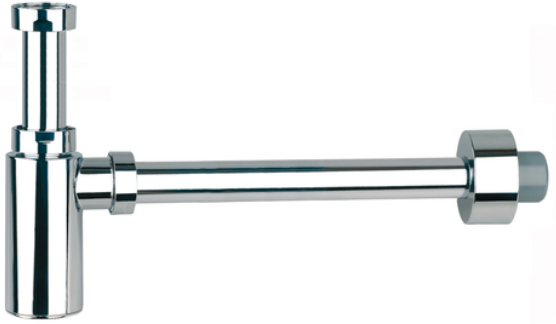

S-438

Chrome adjustable bottle trap

ABS. Chrome Adjustable bottle trap with bottom register, horizontal outlet with extendible pipe and bulk head fitting. EN274

Reference	tooltiplmage	Box units	measurement
001586	-	10	1 1/4 x 40 M