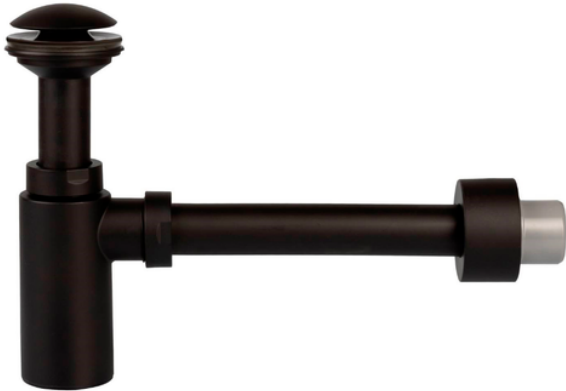

S-442

Bottle trap matt black finish. Click-Clack opening system

ABS. Chrome adjustable bottle trap, waste outlet for washbasin/bidet with Click-Clack opening system . Horizontal outlet with extendible pipe and bulk head fitting. (cover in stainless Steel Ø 70). Matt black finish.

Reference	tooltiplmage	Box units	measurement
001756	-	6	Ø66x40 M