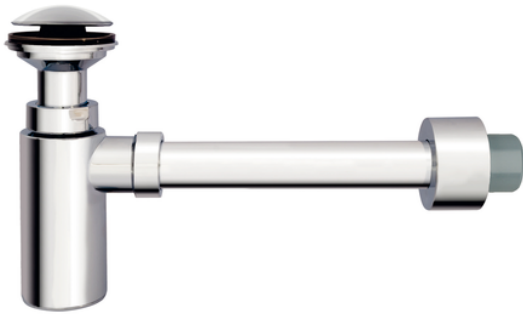

S-442

Chrome adjustable bottle trap with click-clack opening system

ABS/STAINLESS STEEL. Chrome adjustable bottle trap, waste outlet for washbasin/bidet with Click-Clack opening system . Horizontal outlet with extendible pipe and bulk head fitting. (cover in stainless Steel Ø 70)

Reference	tooltiplmage	Box units	measurement
001726	-	10	1 1/4X70