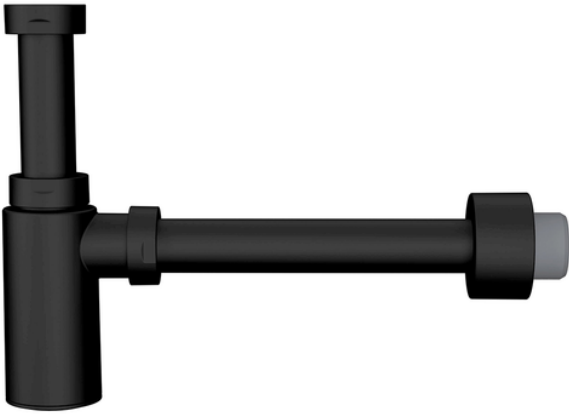

# S-438

## Bottle trap matt black finish

ABS. Chrome Adjustable bottle trap with bottom register, horizontal outlet with extendible pipe and bulk head fitting. Matt black finish. EN274.

Reference	tooltiplmage	Box units	measurement
001616	-	6	1 ¼"x40 M.