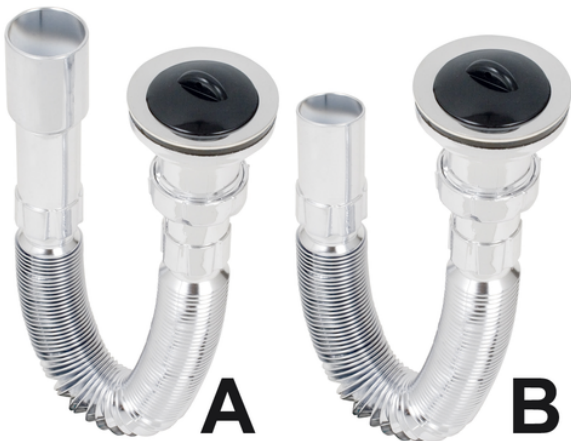

# S-428

## Flex.connector wiht waste outlet (chro.)

PP/ABS/STAINLESS STEEL. ø 70 Waste outlet with flexible connector. (For difficult to reach connections. Not to be used as a trap)

Reference	tooltiplmage	characteristics	Box units	measurement
011018	-	B - (920-370 mm)	50	11/2x70-40
011026	-	B - (765-370 mm)	50	11/4x70-32
011319	-	A - (840-410 mm)	50	11/4x70-32/40
011320	-	A - (995-410 mm)	50	11/2x70-40/50