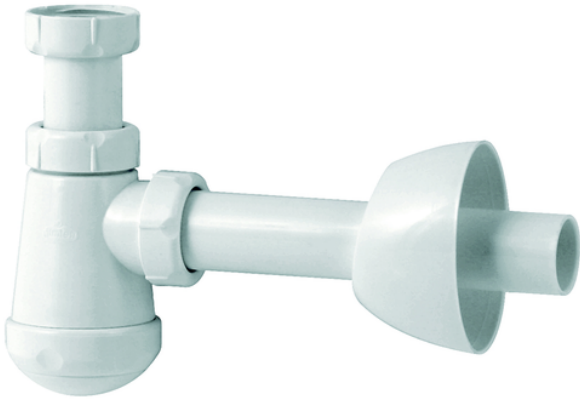

S-354

Bidet trap

Adjustable short bottle trap, horizontal outlet, threaded, extendible with bulk head fitting. JUNTAFIX system.

Reference	tooltiplmage	Box units	measurement
004526	-	50	1 1/4