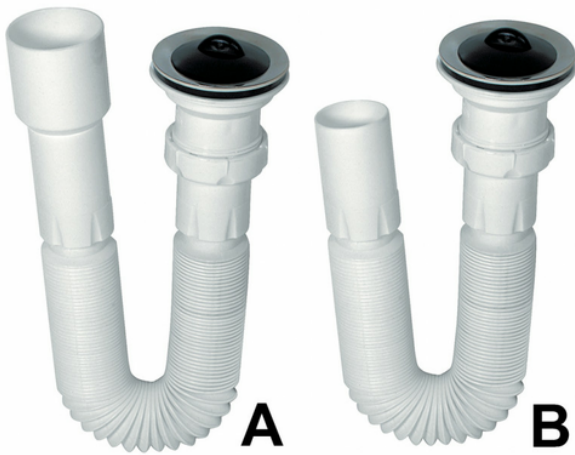

# S-382

## Flexible connector wiht waste outlet

Ø70 Waste outlet with flexible connector. (For difficult to reach connections. Not to be used as a trap).

Reference	tooltiplmage	Box units	measurement	characteristics
011006	-	50	B 1¼x32 (765-370)	-
011008	-	50	B 1½x40 (920-370)	-
011316	-	50	A 1¼x32/40 (840-410)	EN274
011318	-	50	A 1½x40/50 (995-410)	EN274