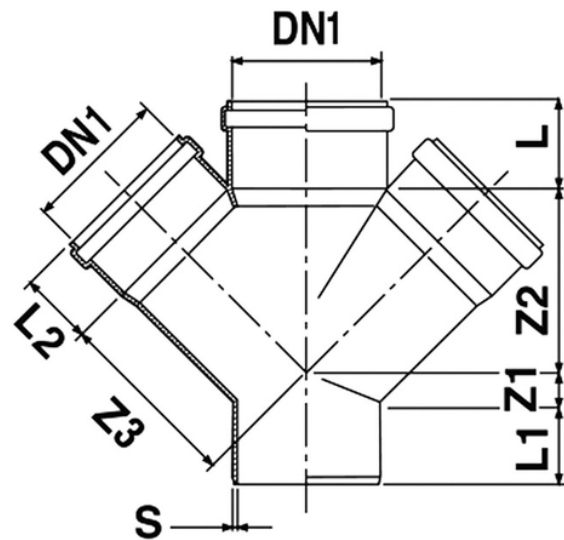

Double Branch 45°

Push-Fit PVC-U Pipe and Fittings
 13 dB - 2 l/s Acoustic Performance
 B s1 d0 Fire Reaction Euroclass

Thermoplastic mineral-reinforced material PVC-U
 Ring jointed sockets fitted with certified elastomeric lipings
 Color: RAL 9005 - Black

Reference	tooltiplmage	Colour	DN1 (mm)	S (mm)	Z1 (mm)	Z2 (mm)	Z3 (mm)	L1 (mm)	L2 (mm)	DN (mm)
04150P8	-	Black	40	3	-20	93	105	75	44	100
04149P8	-	Black	50	3	-15	99	110	64	46	100
03611P8	-	Black	110	3,2	30	141	141	60	57	110