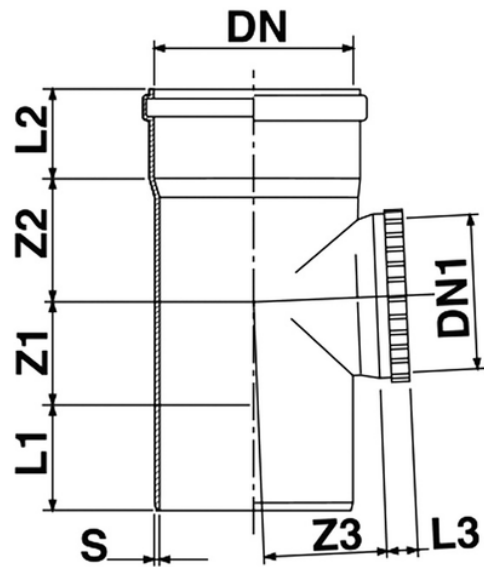

Access pipe

Push-Fit PVC-U Pipe and Fittings
 13 dB - 2 l/s Acoustic Performance
 B s1 d0 Fire Reaction Euroclass

Thermoplastic mineral-reinforced material PVC-U
 Ring jointed sockets fitted with certified elastomeric liprings
 Color: RAL 9005 - Black

Reference	tootiplmage	Colour	S (mm)	Z1 (mm)	Z2 (mm)	Z3 (mm)	L1 (mm)	L2 (mm)	L3 (mm)	DN (mm)
18207P8	-	Black	3,2	37	39	58	66	50	28	75
18211P8	-	Black	3,0	59	69	69	60	55	36	110
18212P8	-	Black	3,2	66	70	78	62	62	22	125
18216P8	-	Black	4,0	83	99	99	85	72	24	160