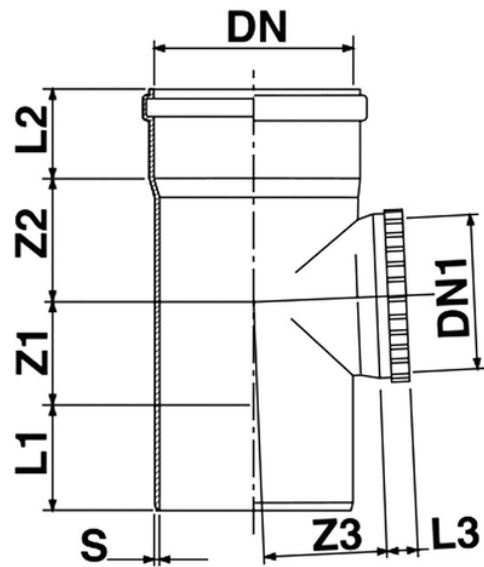

# Access pipe

Push-Fit PVC-U Pipe and Fittings  
 13 dB - 2 l/s Acoustic Performance  
 B s1 d0 Fire Reaction Euroclass

Thermoplastic mineral-reinforced material PVC-U  
 Ring jointed sockets fitted with certified elastomeric lipings  
 Color: RAL 9005 - Black

Reference	tootiplmage	Colour	S (mm)	Z1 (mm)	Z2 (mm)	Z3 (mm)	L1 (mm)	L2 (mm)	L3 (mm)	DN (mm)
18207P8	-	Black	3,2	37	39	58	66	50	28	75
18211P8	-	Black	3,0	59	69	69	60	55	36	110
18212P8	-	Black	3,2	66	70	78	62	62	22	125
18216P8	-	Black	4,0	83	99	99	85	72	24	160