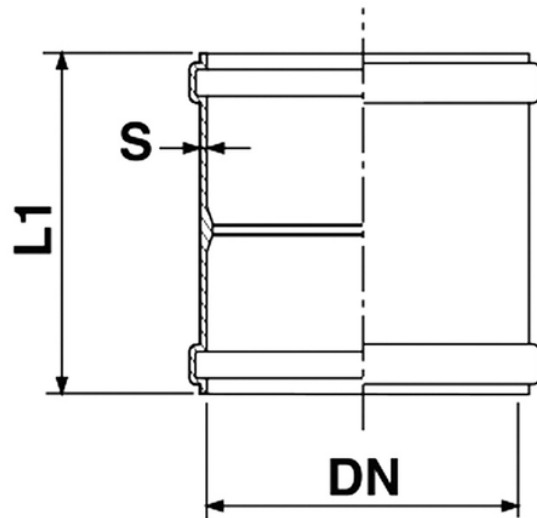

# Repair/Slip coupler F/F (with central stop)

Push-Fit PVC-U Pipe and Fittings  
 13 dB - 2 l/s Acoustic Performance  
 B s1 d0 Fire Reaction Euroclass

Thermoplastic mineral-reinforced material PVC-U  
 Ring jointed sockets fitted with certified elastomeric liprings  
 Color: RAL 9005 - Black

Reference	tootlplmage	Colour	L1 (mm)	DN (mm)	S (mm)
06344P8	-	Black	57	40	-
06345P8	-	Black	67	50	-
06307P8	-	Black	92	75	2,5
06309P8	-	Black	104	90	2,5
06310P8	-	Black	116	100	2,5
06311P8	-	Black	122	110	2,9
06312P8	-	Black	122	125	2,9
06316P8	-	Black	141	160	4,4