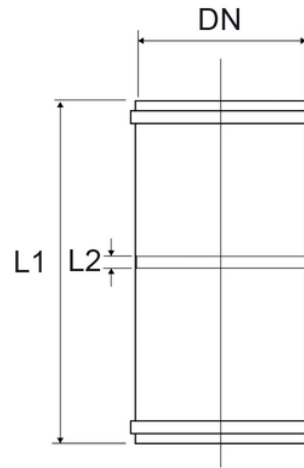

Coupler with central stop F/F

EN 1451 Push-Fit PP Pipe and Fittings
 Impact-Resistant
 B1 Fire Reaction Class, Self-extinguishing

| Reference | tooltiplmage | Colour | L1 (mm) | L2 (mm) | DN (mm) |
|-----------|--------------|---------------|---------|---------|---------|
| Z6332PP | - | Grey RAL 7037 | 88 | 1,2 | 32 |
| Z6340PP | - | Grey RAL 7037 | 108 | 1,2 | 40 |
| Z6350PP | - | Grey RAL 7037 | 105 | 1,2 | 50 |
| Z6375PP | - | Grey RAL 7037 | 144,5 | 1,5 | 75 |
| Z6390PP | - | Grey RAL 7037 | 120 | - | 90 |
| Z6311PP | - | Grey RAL 7037 | 126 | 1,5 | 110 |
| Z6312PP | - | Grey RAL 7037 | 166,5 | 2,7 | 125 |
| Z6316PP | - | Grey RAL 7037 | 181 | 3,0 | 160 |