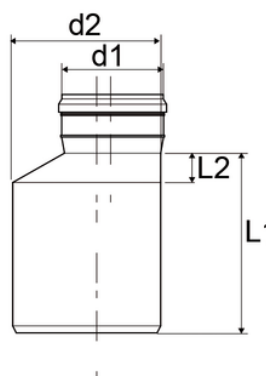

Invert reducer M/F

EN 1451 Push-Fit PP Pipe and Fittings
 Impact-Resistant
 B1 Fire Reaction Class, Self-extinguishing

Reference	tooltiplmage	Colour	D1 (mm)	L1 (mm)	L2 (mm)	d2
Z5040PP	-	Grey RAL 7037	32	-	-	40
Z5150PP	-	Grey RAL 7037	32	73	12	50
Z5050PP	-	Grey RAL 7037	40	73	12	50
Z5175PP	-	Grey RAL 7037	40	91	26	75
Z5290PP	-	Grey RAL 7037	40	-	-	90
Z5110PP	-	Grey RAL 7037	40	-	-	110
Z5075PP	-	Grey RAL 7037	50	86	20	75
Z5111PP	-	Grey RAL 7037	50	115	40	110
Z5090PP	-	Grey RAL 7037	75	-	-	90
Z5011PP	-	Grey RAL 7037	75	101	26	110
Z5012PP	-	Grey RAL 7037	110	101	15	125
Z5116PP	-	Grey RAL 7037	110	137	34	160
Z5016PP	-	Grey RAL 7037	125	130	27	160