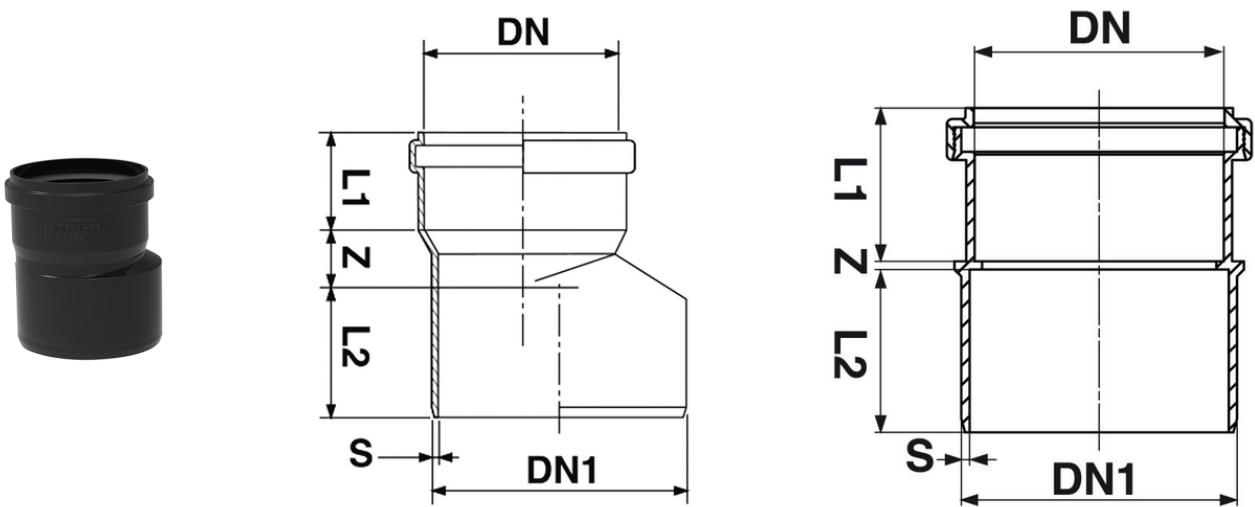

# Invert Reducer M/F

Push-Fit PVC-U Pipe and Fittings  
 13 dB - 2 l/s Acoustic Performance  
 B s1 d0 Fire Reaction Euroclass

Thermoplastic mineral-reinforced material PVC-U  
 Ring jointed sockets fitted with certified elastomeric liprings  
 Color: RAL 9005 - Black

Reference	tooltiplmage	Colour	DN1 (mm)	S (mm)	Z (mm)	Z1 (mm)	L1 (mm)	L2 (mm)	DN (mm)	Version
09005P8	-	Black	50	3,2	22	25	42	48	40	-
09048P8	-	Black	100	3,0	48	25	42	58	40	-
05107P8	-	Black	75	3,0	30	25	45	48	50	-
09010P8	-	Black	100	3,2	45	25	45	61	50	-
05111P8	-	Black	110	3,0	51	25	45	70	50	-
05033P8	-	Black	100	3,0	31	25	50	61	75	-
05131P8	-	Black	110	3,2	35	25	45	63	75	-
05310P8	-	Black	100	3,0	3	25	56	57	90	Centrée
05311P8	-	Black	110	3,0	3	25	56	61	90	Centrée
05331P8	-	Black	110	3,0	3	25	60	61	100	Centrée
09012P8	-	Black	125	3,0	16	25	57	61	100	-
05132P8	-	Black	125	3,2	22	25	56	63	110	-
05116P8	-	Black	160	4,0	43	25	56	82	110	-
05136P8	-	Black	160	4,0	36	25	62	82	125	-