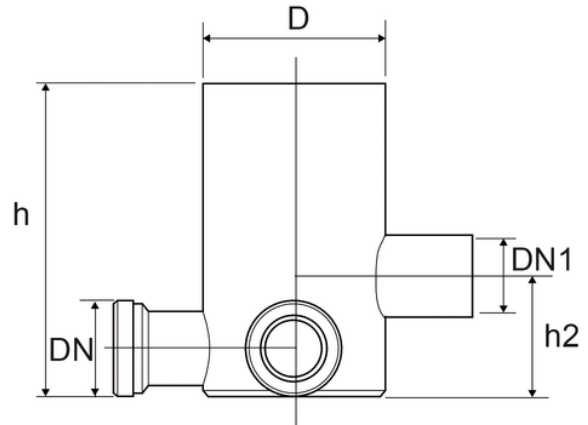

High trapped floor gully

Ring jointed sockets fitted with certified elastomeric lipings

Color: RAL 9005 - Black

Material: PP

Reference	tooltiplage	Colour	H (mm)	H1 (mm)	DN1 (mm)	D (mm)	H2 (mm)	DN (mm)	Material
Z9511P8	-	Black	200	30	40	100	80	40	PP