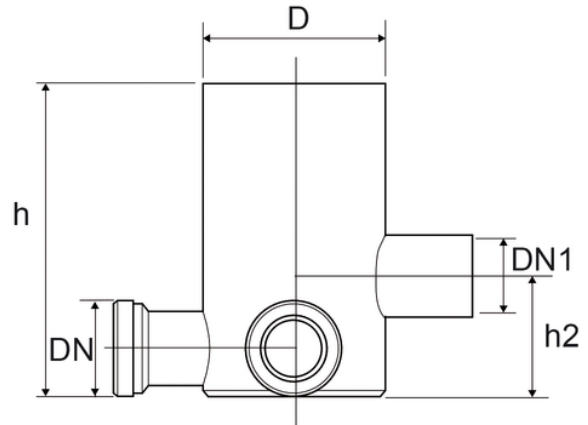

# High trapped floor gully

Ring jointed sockets fitted with certified elastomeric lipings

Color: RAL 9005 - Black

Material: PP

Reference	tooltiplage	Colour	H (mm)	H1 (mm)	DN1 (mm)	D (mm)	H2 (mm)	DN (mm)	Material
Z9511P8	-	Black	200	30	40	100	80	40	PP