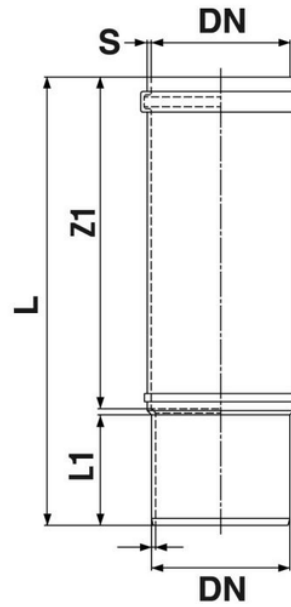

# Repairing coupler

Push-Fit PVC-U Pipe and Fittings  
 13 dB - 2 l/s Acoustic Performance  
 B s1 d0 Fire Reaction Euroclass

Thermoplastic mineral-reinforced material PVC-U  
 Ring jointed sockets fitted with certified elastomeric lipings  
 Color: RAL 9005 - Black

| Reference | tooltiplmage | Colour | S (mm) | Z1 (mm) | L (mm) | L1 (mm) | DN (mm) |
|-----------|--------------|--------|--------|---------|--------|---------|---------|
| 02910P8   | -            | Black  | 3      | 240     | 324,4  | 80      | 100     |
| 02912P8   | -            | Black  | 3      | 240     | 324,4  | 80      | 125     |