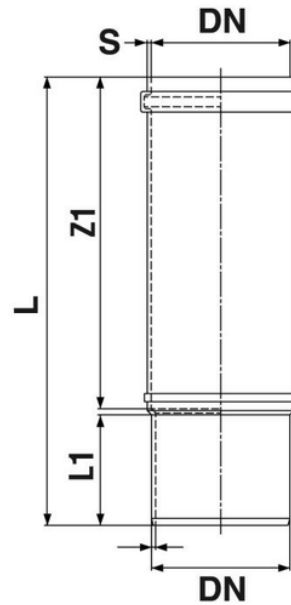

Socketer M/F

EN 1451 Push-Fit PP Pipe and Fittings
 Impact-Resistant
 B1 Fire Reaction Class, Self-extinguishing

Reference	tooltiplmage	Colour	L1 (mm)	L2 (mm)
Z6540PP	-	Grey RAL 7037	220	160
Z6550PP	-	Grey RAL 7037	220	160
Z6575PP	-	Grey RAL 7037	225	160
Z6490PP	-	Grey RAL 7037	150	85
Z6511PP	-	Grey RAL 7037	240	165
Z6512PP	-	Grey RAL 7037	220	165