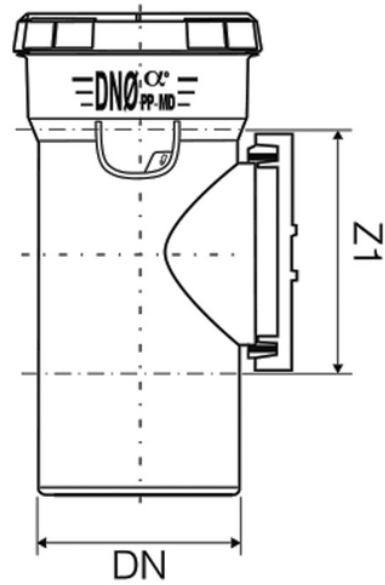

Access pipe M/F

EN 1451 Push-Fit PP Pipe and Fittings
 Impact-Resistant
 B1 Fire Reaction Class, Self-extinguishing

Reference	tooltiplmage	Colour	L1 (mm)	DN (mm)
Z7050PP	-	Grey RAL 7037	146	50
Z7075PP	-	Grey RAL 7037	192	75
Z7090PP	-	Grey RAL 7037	-	90
Z7011PP	-	Grey RAL 7037	228	110
Z7012PP	-	Grey RAL 7037	236	125
Z7016PP	-	Grey RAL 7037	303	160