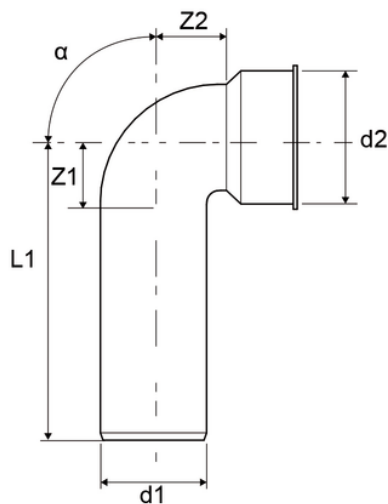

Technical bend M/F (with protection plug)

EN 1451 Push-Fit PP Pipe and Fittings
 Impact-Resistant
 B1 Fire Reaction Class, Self-extinguishing

Reference	tooltiplmage	Colour	D1 (mm)	Z1 (mm)	Z2 (mm)	L1 (mm)	α	d2	Version
Z2910PP	-	Grey RAL 7037	50	-	-	-	-	32	Female rail with gasket
Z2918PP	-	Grey RAL 7037	40	26	20	89	90°	40	-
Z2916PP	-	Grey RAL 7037	40	31	25	89	90°	50	-
Z2915PP	-	Grey RAL 7037	50	31	25	94	90°	50	-
Z2917PP	-	Grey RAL 7037	50	31	25	94	90°	60	-
Z2914PP	-	Grey RAL 7037	40	31	25	140	90°	50	Long version
Z2911PP	-	Grey RAL 7037	32	16	24	70	90°	46	-
Z2912PP	-	Grey RAL 7037	40	17	27	76	90°	46	-
Z2913PP	-	Grey RAL 7037	50	21	31	80	90°	46	-
Z2920PP	-	Grey RAL 7037	40	88	27	140	90°	46	Long version