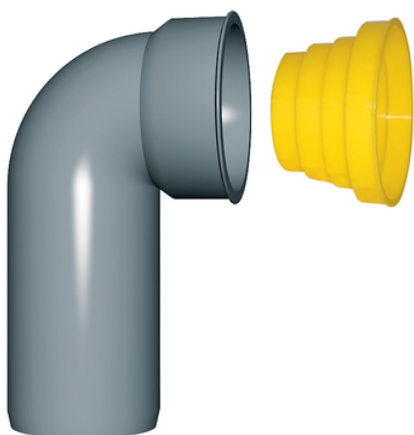

Technical bend M/F (with protection plug)

EN 1451 Push-Fit PP Pipe and Fittings
 Impact-Resistant
 B1 Fire Reaction Class, Self-extinguishing

Reference	tooltiplmage	Colour	D1 (mm)	Z1 (mm)	Z2 (mm)	L1 (mm)	α	d2	Version
Z2910PP	-	Grey RAL 7037	50	-	-	-	-	32	Female rail with gasket
Z2918PP	-	Grey RAL 7037	40	26	20	89	90°	40	-
Z2916PP	-	Grey RAL 7037	40	31	25	89	90°	50	-
Z2915PP	-	Grey RAL 7037	50	31	25	94	90°	50	-
Z2917PP	-	Grey RAL 7037	50	31	25	94	90°	60	-
Z2914PP	-	Grey RAL 7037	40	31	25	140	90°	50	Long version
Z2911PP	-	Grey RAL 7037	32	16	24	70	90°	46	-
Z2912PP	-	Grey RAL 7037	40	17	27	76	90°	46	-
Z2913PP	-	Grey RAL 7037	50	21	31	80	90°	46	-
Z2920PP	-	Grey RAL 7037	40	88	27	140	90°	46	Long version