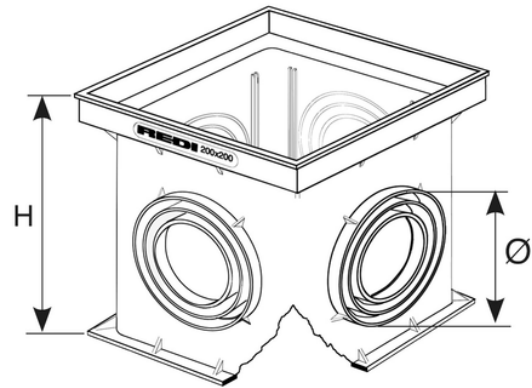

Bottomless extension (green) PP

Suitable for the garden.

Material: Polypropylene

Use:

- Extension
- leaking chamber for underground disposal of rain water
- inspection chamber for irrigation plants
- connector block for electric systems.

Reference	tootiplmage	RAL	H (mm)	Dim (mm)	Ø Outlet	Material
Y33200V	-	6005	200	200x200	63;82;100	PP
Y33300V	-	6005	297	300x300	82;100;125;140	PP
Y33400V	-	6005	397	400x400	100;125;140;160;200;250	PP
Y33550V	-	6005	520	550x550	160;200;250;315	PP